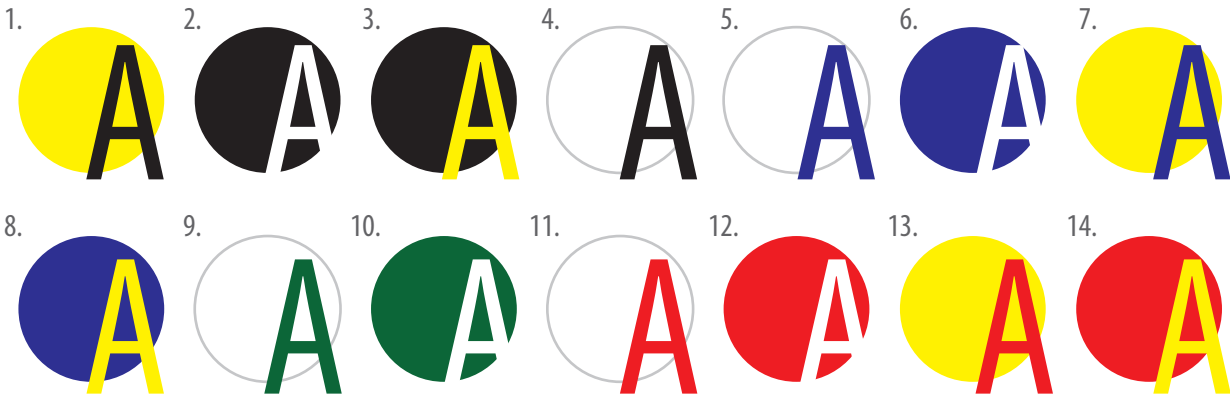

Colour Visibility Chart

Ranked from most visible to least visible from a distance

Letter Visibility Chart

Letter Height (inches)	Ideal Viewing Distance (feet)	Maximum Readable Distance (feet)
3"	30'	100'
4"	40'	150'
6"	60'	200'
8"	80'	350'
9"	90'	400'
10"	100'	450'
12"	120'	525'
15"	150'	630'
18"	180'	750'
24"	240'	1000'
30"	300'	1250'
36"	360'	1500'
42"	420'	1750'
48"	480'	2000'
54"	540'	2250'
60"	600'	2500'